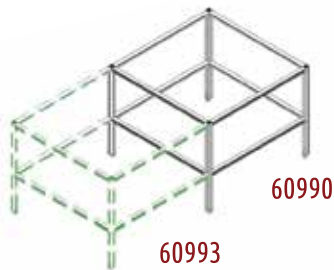

NEW

M-BENCH SYSTEM

The modular design of the Keencut M-Bench System enables businesses to re-configure and expand their work benches as needed quickly and be configured in endless different ways.

Bench Base
60990

1

Step 1:
Start with a Bench Base.

Get exactly what you need to fit your space and workflow.

4 x 8' Bench

2

Step 2:
Then choose your Bench Additions to create endless possibilities like: 4'x8' bench: Start with the 60990 and add on the 60993.