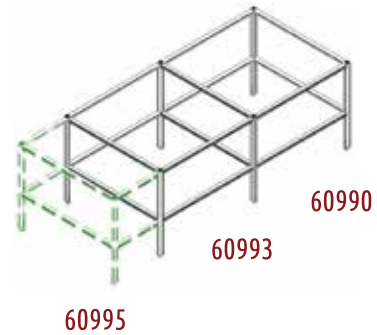

1

Step 1:
Start with a Bench Base.

Get exactly what you need to fit your space and workflow.

4 x 8' Bench

2

Step 2:
Then choose your Bench Additions to create endless possibilities like: 4'x8' bench: Start with the 60990 and add on the 60993.

4 x 10' Bench

3

Step 3:
Expand it to a 4' x 10' bench and add on the 60995.

L-Shaped Bench

4

Step 4:
Create "L" Shapes for Corners and much more!

Custom Configuration Bench

Foster M-BENCH SYSTEM

Worktop not included. Worktop dimensions are the same as bench dimensions or can extend the worktop (up to 3" on each side) longer to have an overhang.

	Item #	Description	Length	Width	Height
	60990	4'X4' BENCH BASE	45.75"	45.75"	35.5"
	60991	4'X2' BENCH BASE	45.75"	23.75"	35.5"
	60992	2'X2' BENCH BASE	23.75"	23.75"	35.5"
	60993	4'X4' ADDITION	44"	45.75"	35.5"
	60994	4'X2' ADDITION	22"	45.75"	35.5"
	60995	4'X2' ADDITION	44"	23.75"	35.5"
	60996	2'X2' ADDITION	22"	23.75"	35.5"