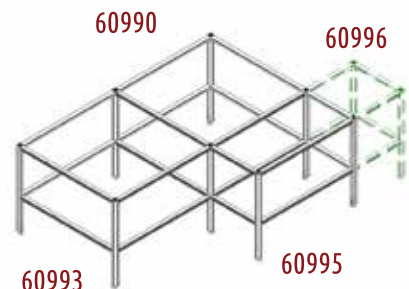

1

Step 1:
Start with a Bench Base.

Get exactly what you need to fit your space and workflow.

4 x 8' Bench

2

Step 2:
Then choose your Bench Additions to create endless possibilities like: 4'x8' bench: Start with the 60990 and add on the 60993.

4 x 10' Bench

3

Step 3:
Expand it to a 4' x 10' bench and add on the 60995.

L-Shaped Bench

4

Step 4:
Create "L" Shapes for Corners and much more!

Custom Configuration Bench

Foster M-BENCH SYSTEM

Worktop not included. Worktop dimensions are the same as bench dimensions or can extend the worktop (up to 3" on each side) longer to have an overhang.

	Item #	Description	Length	Width	Height
	60990	4'X4' BENCH BASE	45.75"	45.75"	35.5"
	60991	4'X2' BENCH BASE	45.75"	23.75"	35.5"
	60992	2'X2' BENCH BASE	23.75"	23.75"	35.5"
	60993	4'X4' ADDITION	44"	45.75"	35.5"
	60994	4'X2' ADDITION	22"	45.75"	35.5"
	60995	4'X2' ADDITION	44"	23.75"	35.5"
	60996	2'X2' ADDITION	22"	23.75"	35.5"