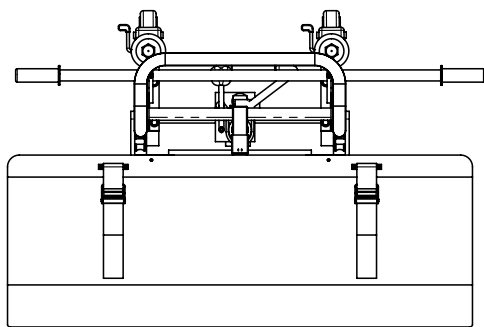

### MODEL 61570

Roll Weight Capacity.....	200 kg (440 lbs)
Lift Height .....	180 cm (71")
Max. Roll Width .....	180 cm (71")
Max. Roll Diameter .....	47 cm (18.5")
Width x Depth.....	120 cm x 80 cm (47.25" x 31.5")
Height.....	320.5 cm (80.7")
Weight .....	90 kg (198 lbs)
Bottom Fork Clearance .....	10 cm (4")
Front Swivel Castors.....	2.36" ø x 1.57"W
Rear Swivel Castors .....	5" ø x 1.46"W

## ON-A-ROLL LIFTER® HI-RISE SPECIFICATIONS 61570

Is this On-a-Roll Lifter® the right fit for your printer?

Please use the dimensions below to help you determine if the On-a-Roll Lifter® Hi-Rise is the right fit for your printer. Still have questions? Call 800.523.4855.