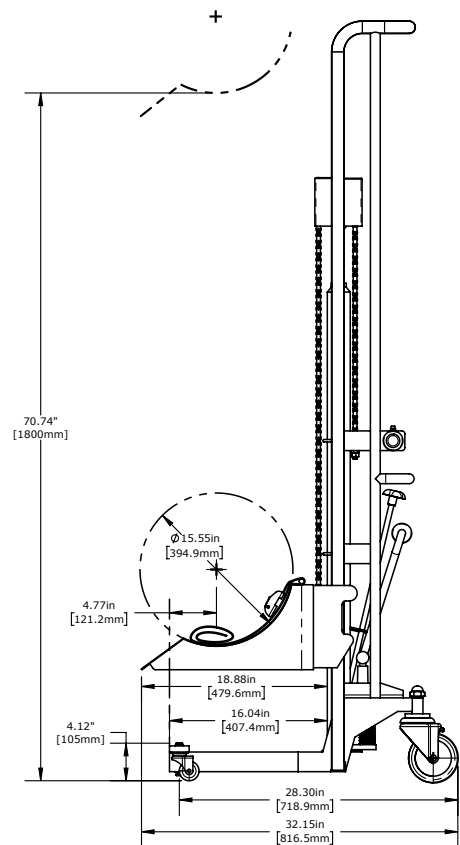

### MODEL 61570

Roll Weight Capacity.....	200 kg (440 lbs)
Lift Height .....	180 cm (71")
Max. Roll Width .....	180 cm (71")
Max. Roll Diameter .....	47 cm (18.5")
Width x Depth.....	120 cm x 80 cm (47.25" x 31.5")
Height.....	320.5 cm (80.7")
Weight .....	90 kg (198 lbs)
Bottom Fork Clearance .....	10 cm (4")
Front Swivel Castors.....	2.36" ø x 1.57"W
Rear Swivel Castors .....	5" ø x 1.46"W

## ON-A-ROLL LIFTER® HI-RISE SPECIFICATIONS 61570

Is this On-a-Roll Lifter® the right fit for your printer?

Please use the dimensions below to help you determine if the On-a-Roll Lifter® Hi-Rise is the right fit for your printer. Still have questions? Call 800.523.4855.