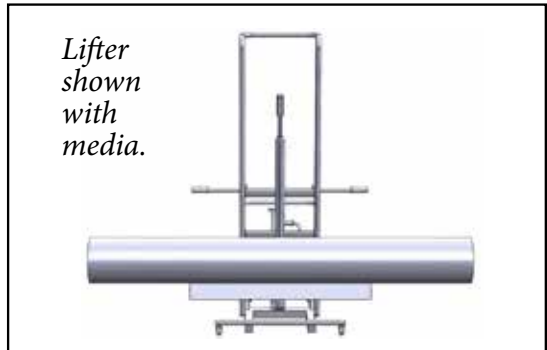

ON-A-ROLL LIFTER® HI-RISE SPECIFICATIONS 61570

Is this On-a-Roll Lifter® the right fit for your printer?

Please use the dimensions below to help you determine if the On-a-Roll Lifter® Hi-Rise is the right fit for your printer. Still have questions? Call 800.523.4855.

toll free (USA and Canada only) 800.523.4855 or 267.413.6220 • fax 267.413.6227

204B Progress Drive, Montgomeryville, PA 18936 USA • information@go-foster.com • www.go-foster.com