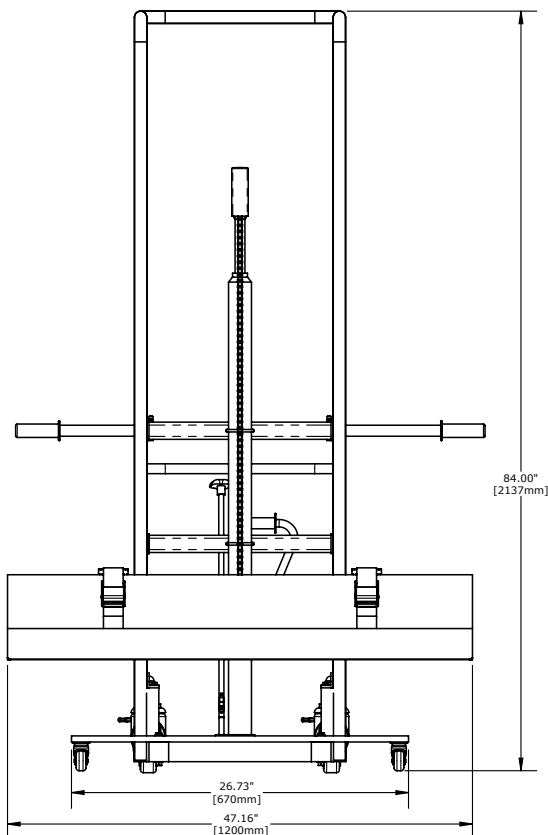

### MODEL 61570

Roll Weight Capacity.....	200 kg (440 lbs)
Lift Height .....	180 cm (71")
Max. Roll Width .....	180 cm (71")
Max. Roll Diameter .....	47 cm (18.5")
Width x Depth.....	120 cm x 80 cm (47.25" x 31.5")
Height.....	320.5 cm (80.7")
Weight .....	90 kg (198 lbs)
Bottom Fork Clearance .....	10 cm (4")
Front Swivel Castors.....	2.36" ø x 1.57"W
Rear Swivel Castors .....	5" ø x 1.46"W

## ON-A-ROLL LIFTER® HI-RISE SPECIFICATIONS 61570

Is this On-a-Roll Lifter® the right fit for your printer?

Please use the dimensions below to help you determine if the On-a-Roll Lifter® Hi-Rise is the right fit for your printer. Still have questions? Call 800.523.4855.