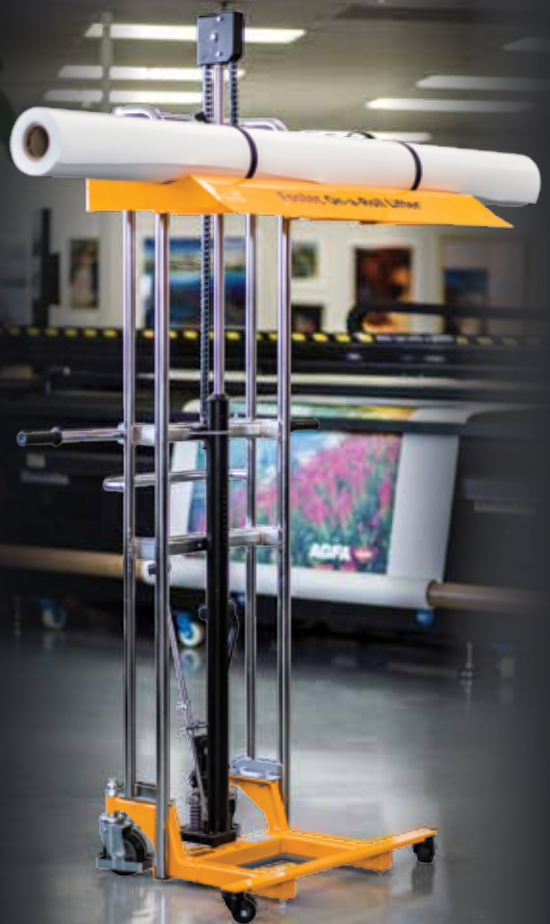

## ON-A-ROLL LIFTER® HI-RISE

A rugged lifter designed specifically for fabric printers, sign makers, converters, grand- and wide-format printers, or any business with the need to lift heavy media or fabric rolls. Sturdy steel construction permits lifting rolls as heavy as 440 lbs (200 kg) nearly 6 ft (180 cm). Solves the problem of loading converting machines or printers with high inputs. Enables fabric printers to easily lift rolls on to tall production tables for spreading, sewing, or finishing.

### IMPORTANT FEATURES

- Reduces on-the-job injuries and enables all workers to move heavy rolls.
- User-friendly operation avoids costly and dangerous handling errors that damage media and potentially injure personnel.
- One-person operation saves time and labor.
- Rugged construction ensures long lifter life.
- Permits using higher than normal storage for media or fabric rolls.

### MODEL 61570

Roll Weight Capacity.....	200 kg (440 lbs)
Lift Height .....	180 cm (71")
Max. Roll Width .....	180 cm (71")
Max. Roll Diameter .....	47 cm (18.5")
Width x Depth.....	120 cm x 80 cm (47.25" x 31.5")
Height.....	320.5 cm (80.7")
Weight .....	90 kg (198 lbs)
Bottom Fork Clearance .....	10 cm (4")
Front Swivel Castors.....	2.36" ø x 1.57"W
Rear Swivel Castors .....	5" ø x 1.46"W