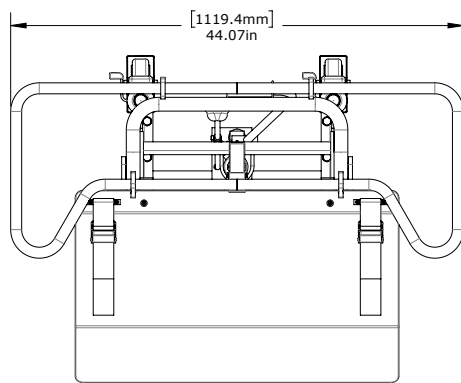

ON-A-ROLL LIFTER® Standard and Standard Plus SPECIFICATIONS 61584 & 61586

Find the right On-a-Roll Lifter® to fit your printer.

Please use the dimensions below to help you determine which model On-a-Roll Lifter® is the right fit for your printer. Still have questions? Call 800.523.4855.

UNIVERSAL FOR 61584 & 61586