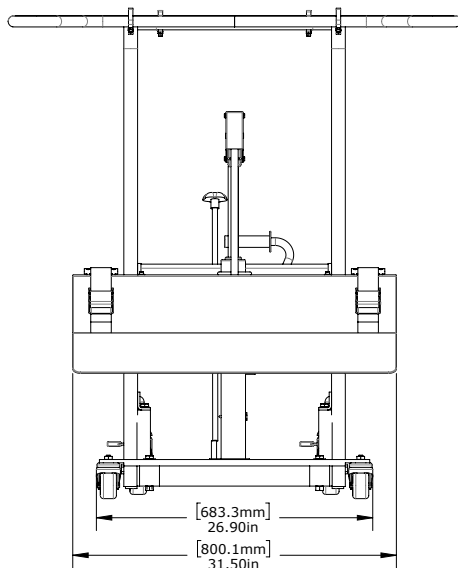

SPECIFICATIONS 61584 - STANDARD