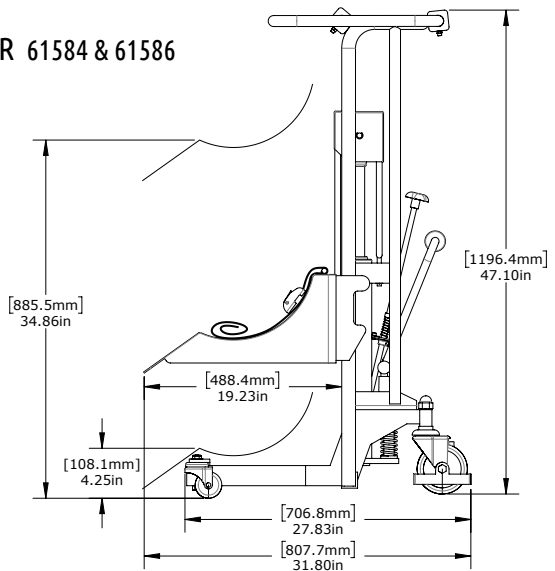

ON-A-ROLL LIFTER® Standard and Standard Plus SPECIFICATIONS 61584 & 61586

Find the right On-a-Roll Lifter® to fit your printer.

Please use the dimensions below to help you determine which model On-a-Roll Lifter® is the right fit for your printer. Still have questions? Call 800.523.4855.

UNIVERSAL FOR 61584 & 61586