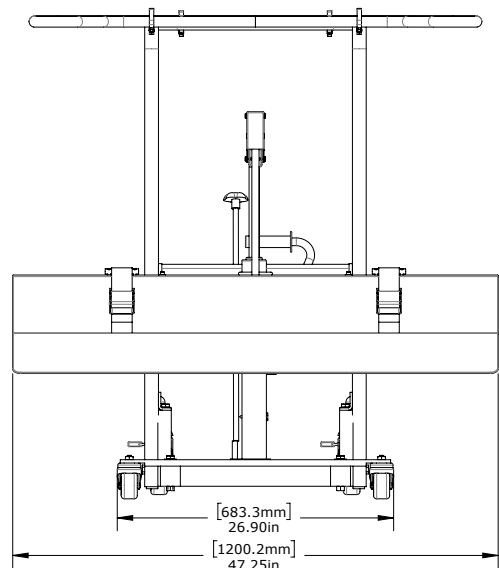

SPECIFICATIONS 61586 - STANDARD PLUS