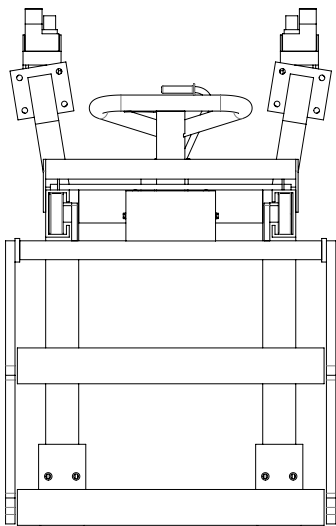

ON-A-ROLL LIFTER® SPINNER SPECIFICATIONS 61592

Use the drawings below to ensure the On-a-Roll Lifter Spinner is right for your shop.

1. THINGS TO CONSIDER:
2. Maximum lift height required
   - Maximum and minimum roll diameter
   - Will any obstructions prohibit moving the lifter close to the receiving machine?

Still have questions? Call 800.523.4855

toll free (USA and Canada only) 800.523.4855 or 267.413.6220 • fax 267.413.6227

204B Progress Drive, Montgomeryville, PA 18936 USA • information@go-foster.com • www.go-foster.com