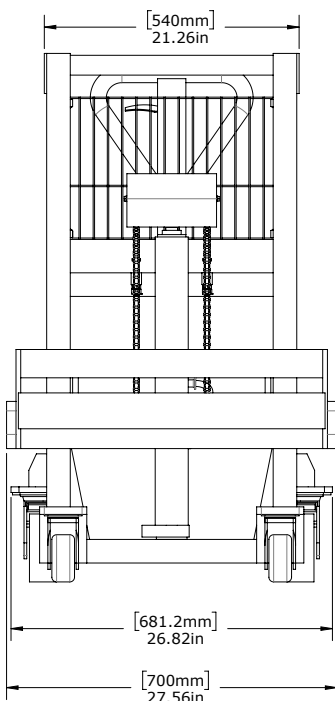

ON-A-ROLL LIFTER® SPINNER SPECIFICATIONS 61592

Use the drawings below to ensure the On-a-Roll Lifter Spinner is right for your shop.

1. THINGS TO CONSIDER:
2. Maximum lift height required
   - Maximum and minimum roll diameter
   - Will any obstructions prohibit moving the lifter close to the receiving machine?

Still have questions? Call 800.523.4855

toll free (USA and Canada only) 800.523.4855 or 267.413.6220 • fax 267.413.6227

204B Progress Drive, Montgomeryville, PA 18936 USA • information@go-foster.com • www.go-foster.com