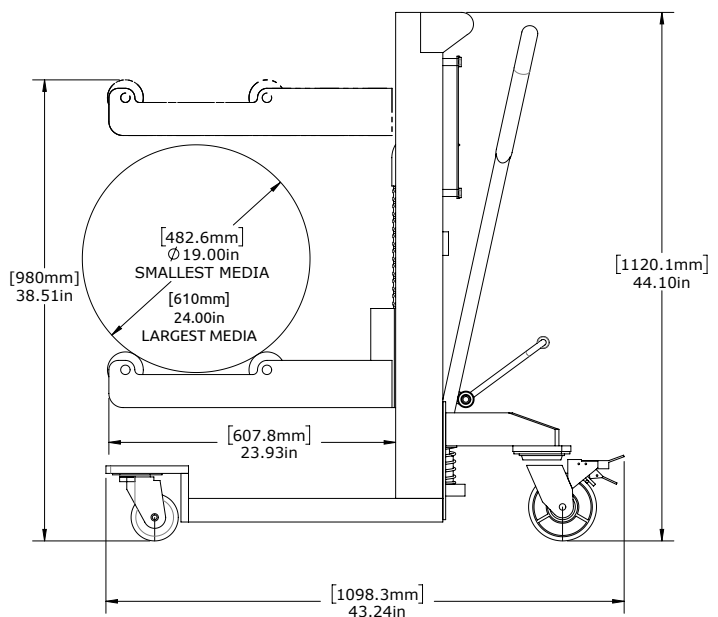

ON-A-ROLL LIFTER® SPINNER SPECIFICATIONS 61592

Use the drawings below to ensure the On-a-Roll Lifter Spinner is right for your shop.

1. THINGS TO CONSIDER:
2. Maximum lift height required
   - Maximum and minimum roll diameter
   - Will any obstructions prohibit moving the lifter close to the receiving machine?

Still have questions? Call 800.523.4855

toll free (USA and Canada only) 800.523.4855 or 267.413.6220 • fax 267.413.6227

204B Progress Drive, Montgomeryville, PA 18936 USA • information@go-foster.com • www.go-foster.com