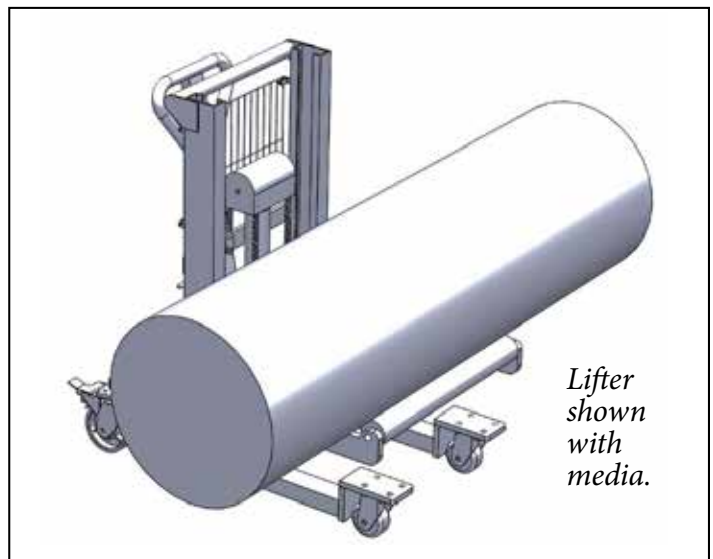

ON-A-ROLL LIFTER® SPINNER SPECIFICATIONS 61592

Use the drawings below to ensure the On-a-Roll Lifter Spinner is right for your shop.

1. THINGS TO CONSIDER:
2. Maximum lift height required
   - Maximum and minimum roll diameter
   - Will any obstructions prohibit moving the lifter close to the receiving machine?

Still have questions? Call 800.523.4855

toll free (USA and Canada only) 800.523.4855 or 267.413.6220 • fax 267.413.6227

204B Progress Drive, Montgomeryville, PA 18936 USA • information@go-foster.com • www.go-foster.com