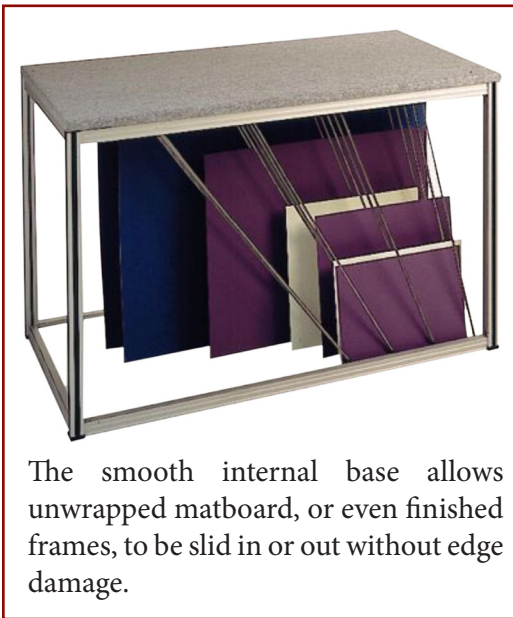

The Ultimat Futura, Ultimat Gold and Artist-Plus are designed to work on your existing table. Or consider using these cutters on the optional Matboard Storage Unit that also helps maximize use of space in small shops and provides significant savings on storage costs. Avoid edge damage by storing your unwrapped matboard and finished frames in this sturdy unit.

The smooth internal base that includes heavy-duty interlocking extruded plastic channels allows unwrapped mat board, or even finished frames, to be slid in or out without edge damage.

Any bench or table unit can be fitted with a customer-supplied top of choice. Recommended to use MDF or finished plywood.

Matboard Storage Unit shown with Customer supplied worktop

The smooth internal base allows unwrapped matboard, or even finished frames, to be slid in or out without edge damage.

- Central base dividers keep matboards near vertical to avoid bowing.
- 100% made in England.
- Worktop & cutter not included.