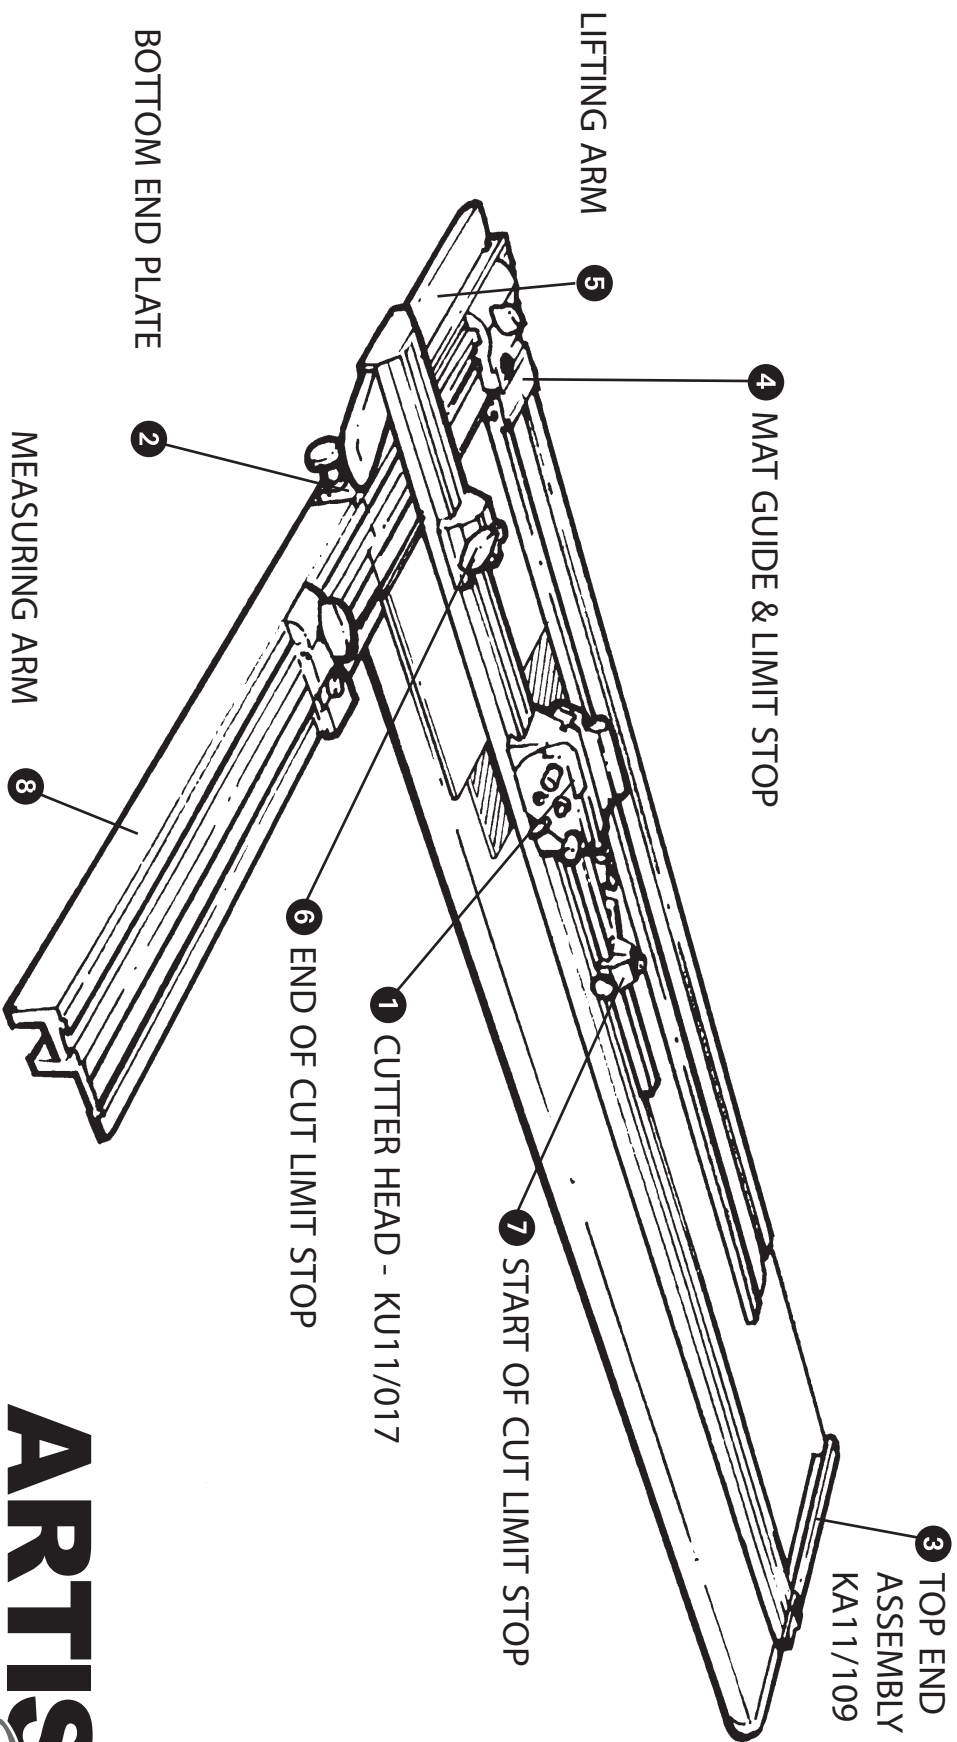

Foster

ARTIST PLUS

- SPARE PARTS

ARTIST *Plus*

Foster

- 4 MAT GUIDE LIMIT STOP ASSEMBLY, CUTTER BAR ASSEMBLY,
- 5 LIFTING HANDLE/
- 6 END OF CUT LIMIT STOP

ARTIST *Plus*